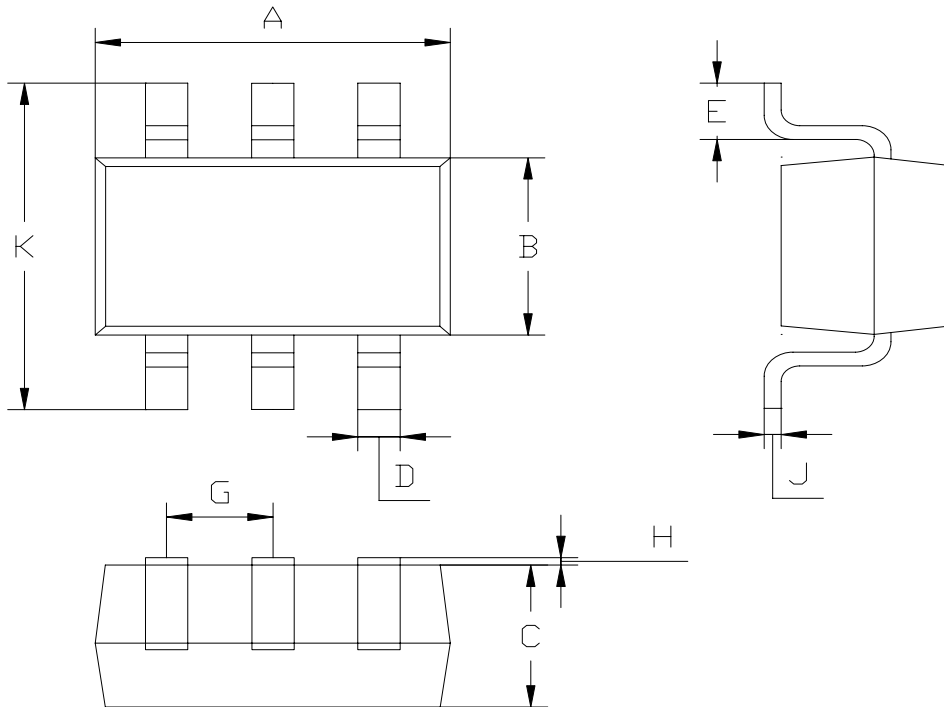

SOT-363 PACKAGE OUTLINE DIMENSIONS

SOT-363		
Dim	Min	Max
A	1.8	2.2
B	1.15	1.35
C	1.0Typical	
D	0.10	0.30
E	0.25	0.40
G	0.65Typical	
H	0.02	0.10
J	0.1Typical	
K	2.1	2.3
All Dimensions in mm		