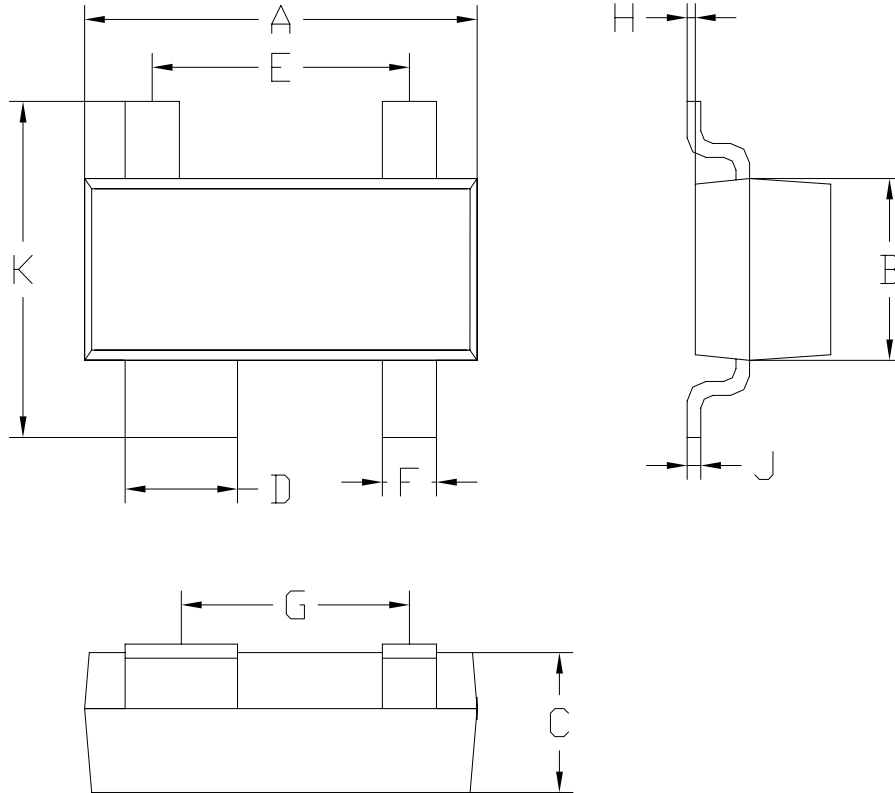

SOT-143 PACKAGE OUTLINE DIMENSIONS

SOT-143		
Dim	Min	Max
A	2.85	2.95
B	1.20	1.40
C	1.0 Typical	
D	0.78	0.88
E	1.85	1.95
F	0.30	0.50
G	1.64	1.74
H	0.02	0.1
J	0.1 Typical	
K	2.30	2.50
All Dimensions in mm		