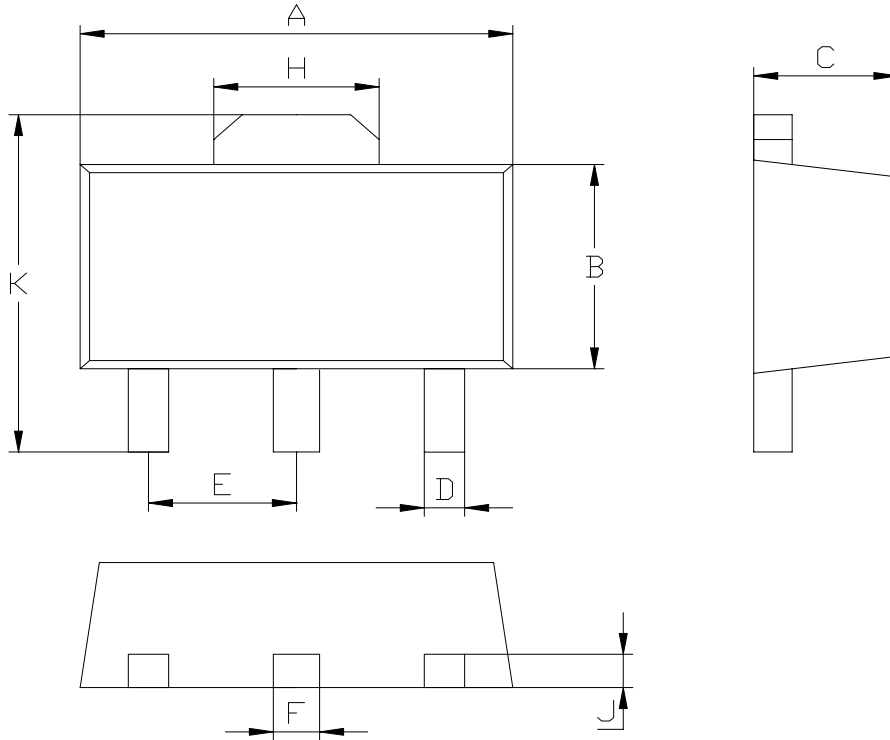

SOT-89 PACKAGE OUTLINE DIMENSIONS

SOT-89		
Dim	Min	Max
A	4.5	4.7
B	2.3	2.7
C	1.5Typical	
D	0.35	0.55
E	1.4	1.6
F	0.4	0.6
H	1.55	1.75
J	0.4Typical	
K	4.15	4.25
All Dimensions in mm		