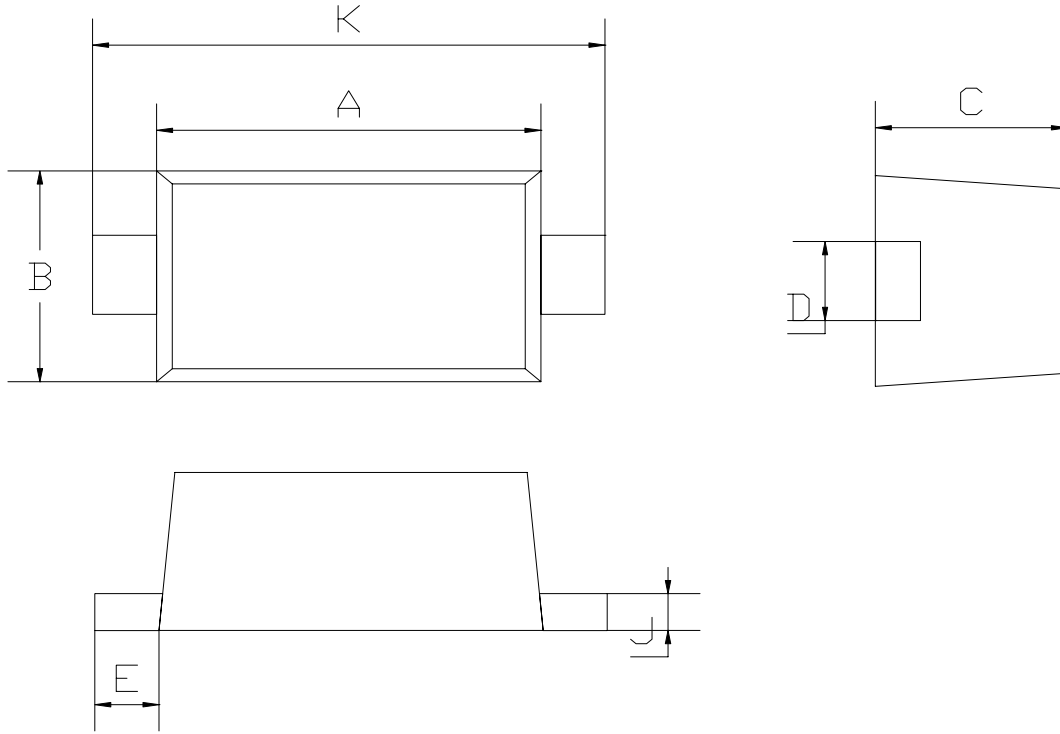

**SOD-523 PACKAGE OUTLINE DIMENSIONS**

SOD-523		
Dim	Min	Max
A	1.1	1.3
B	0.7	0.9
C	0.5	0.7
D	0.25	0.35
E	0.15	0.25
J	0.1 Typical	
K	1.5	1.7
All Dimensions in mm		