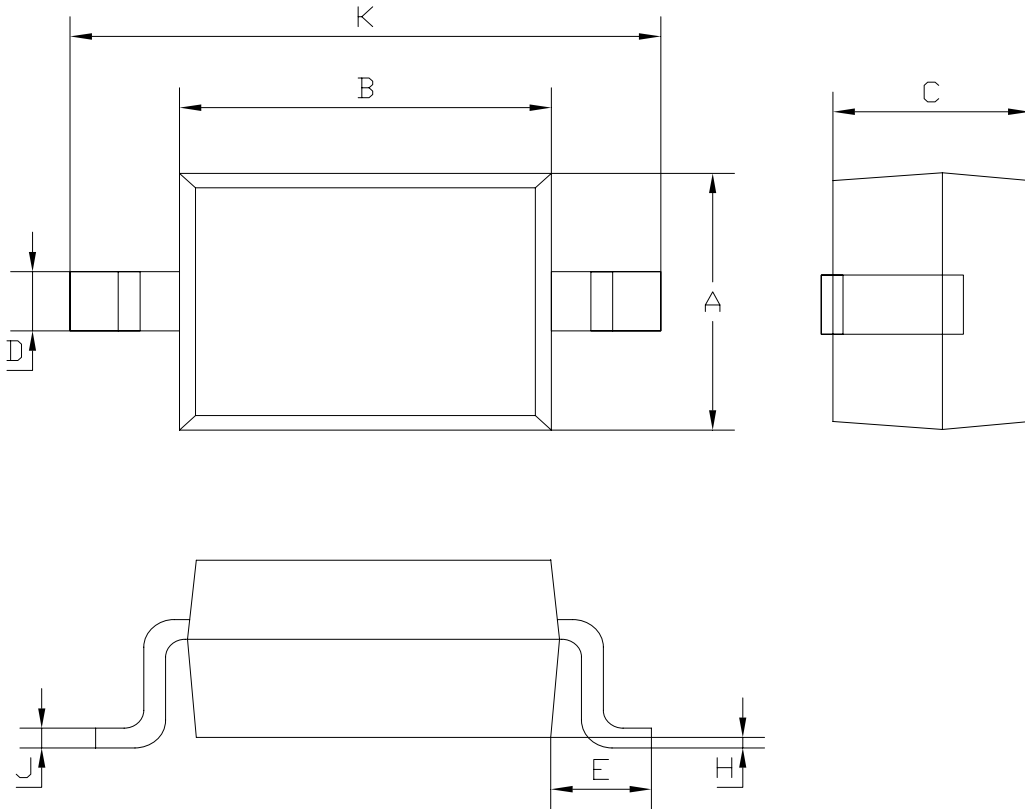

SOD-323 PACKAGE OUTLINE DIMENSIONS

SOD-323		
Dim	Min	Max
A	1.275	1.325
B	1.675	1.725
C	0.9 Typical	
D	0.25	0.35
E	0.27	0.37
H	0.02	0.1
J	0.1 Typical	
K	2.6	2.7
All Dimensions in mm		