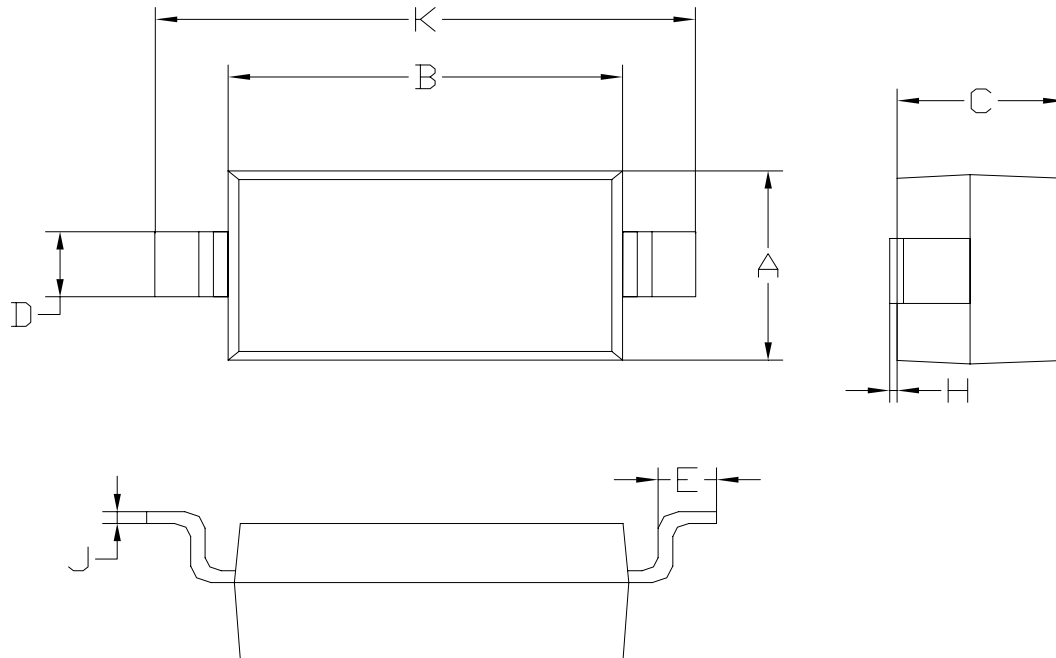

**SOD-123 PACKAGE OUTLINE DIMENSIONS**

SOD-123		
Dim	Min	Max
A	1.4	1.8
B	2.55	2.85
C	1.15 Typical	
D	0.5	0.6
E	0.3	0.4
H	0.02	0.10
J	0.1 Typical	
K	3.55	3.85
All Dimensions in mm		